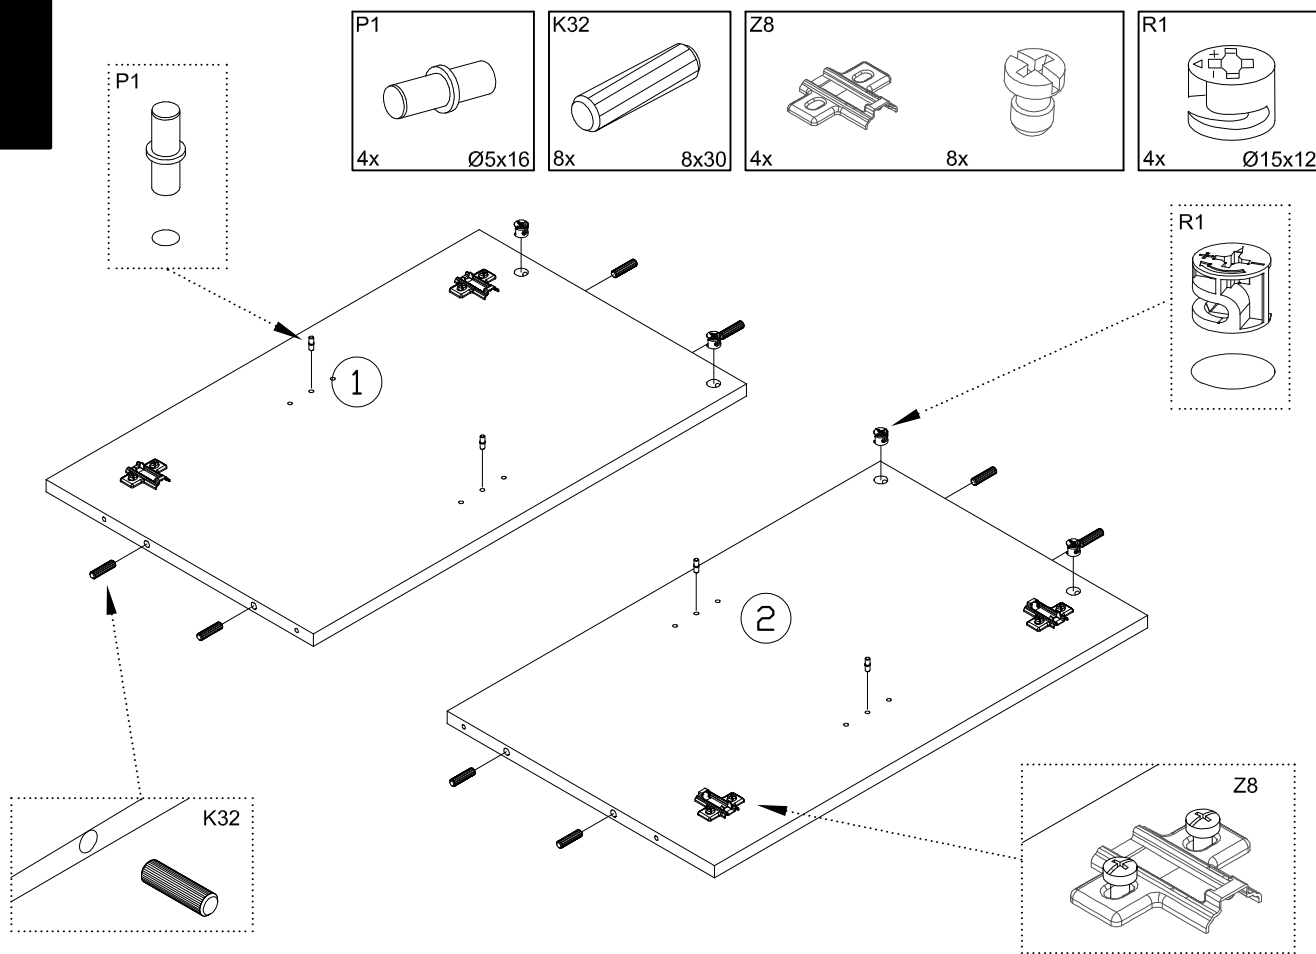

WOODY - KOMODA 4D

WOODY KOMODA 4D - 31102023

1