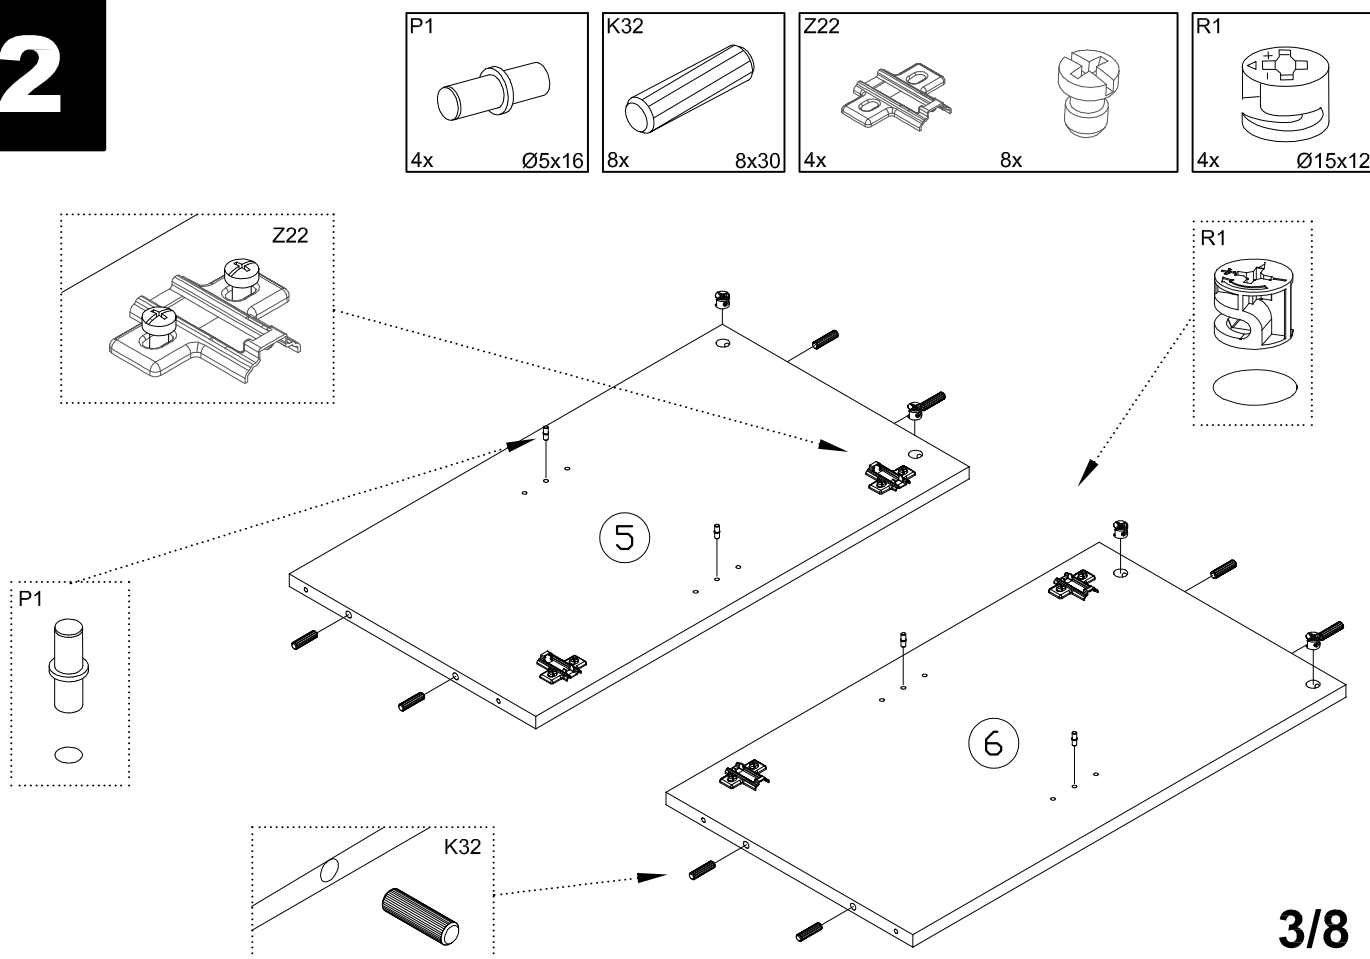

WOODY - KOMODA 4D

WOODY KOMODA 4D - 31102023

1

2